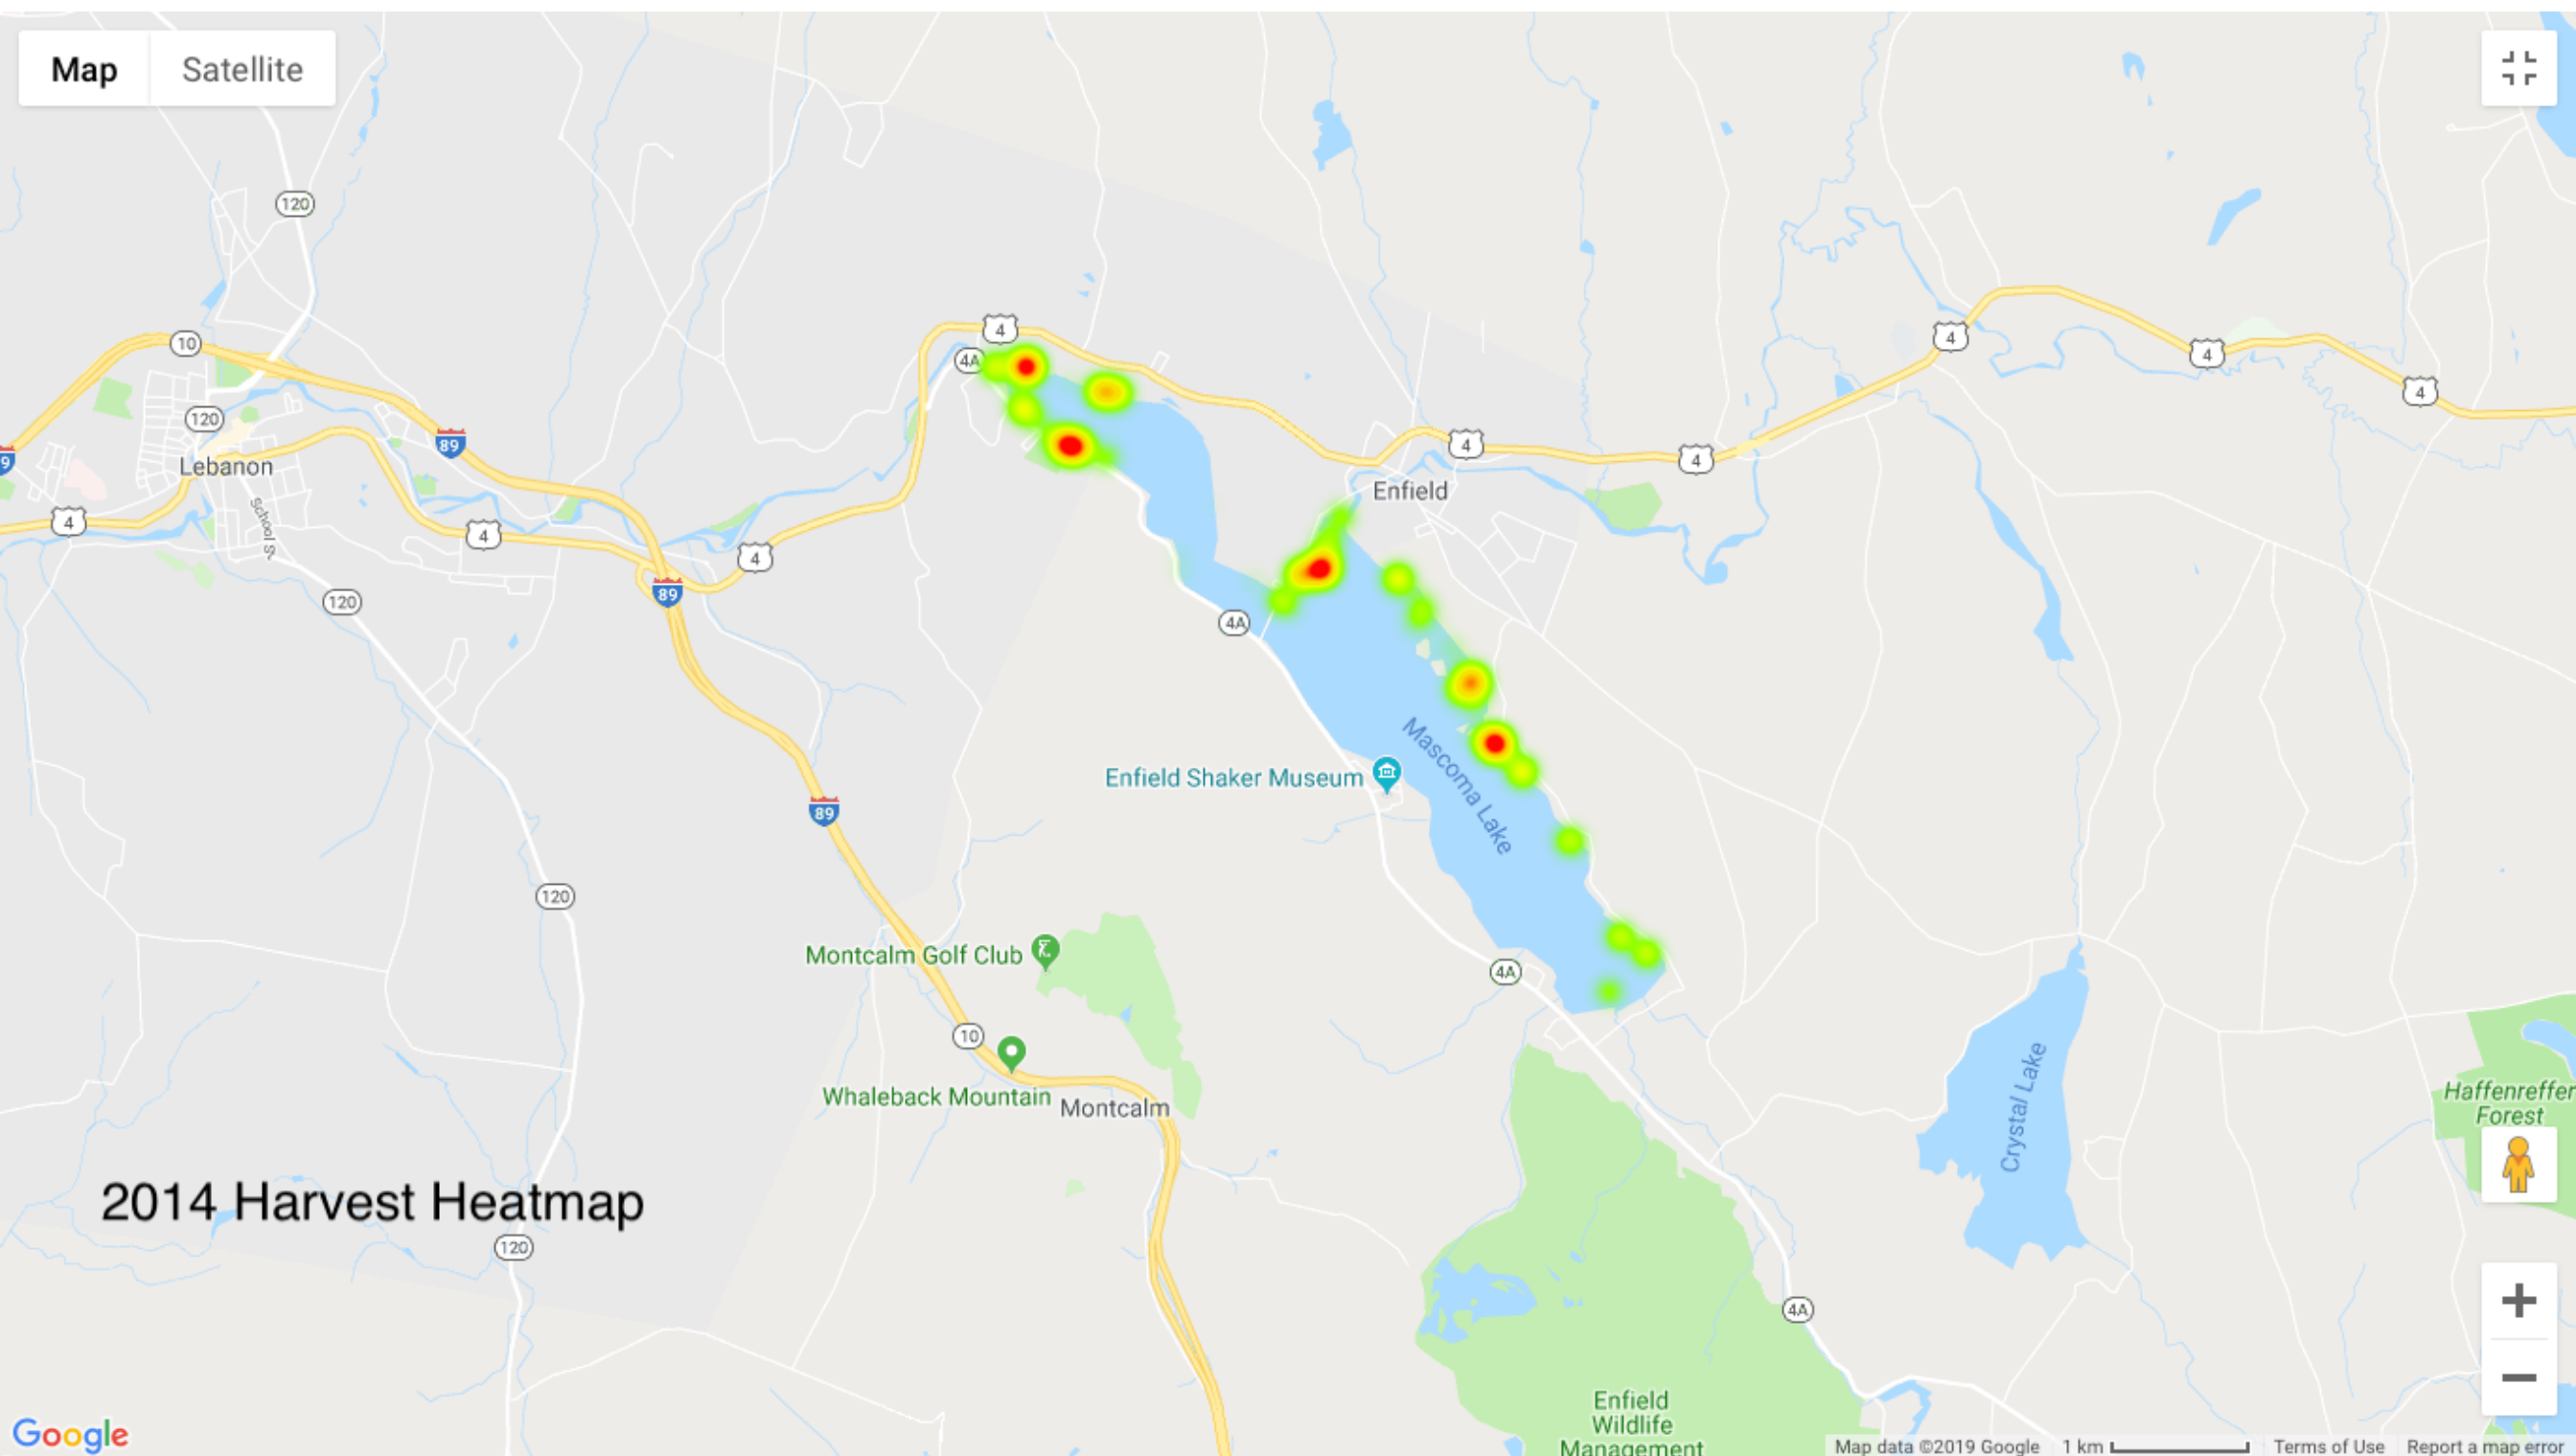

Map Satellite

2014 Harvest Heatmap