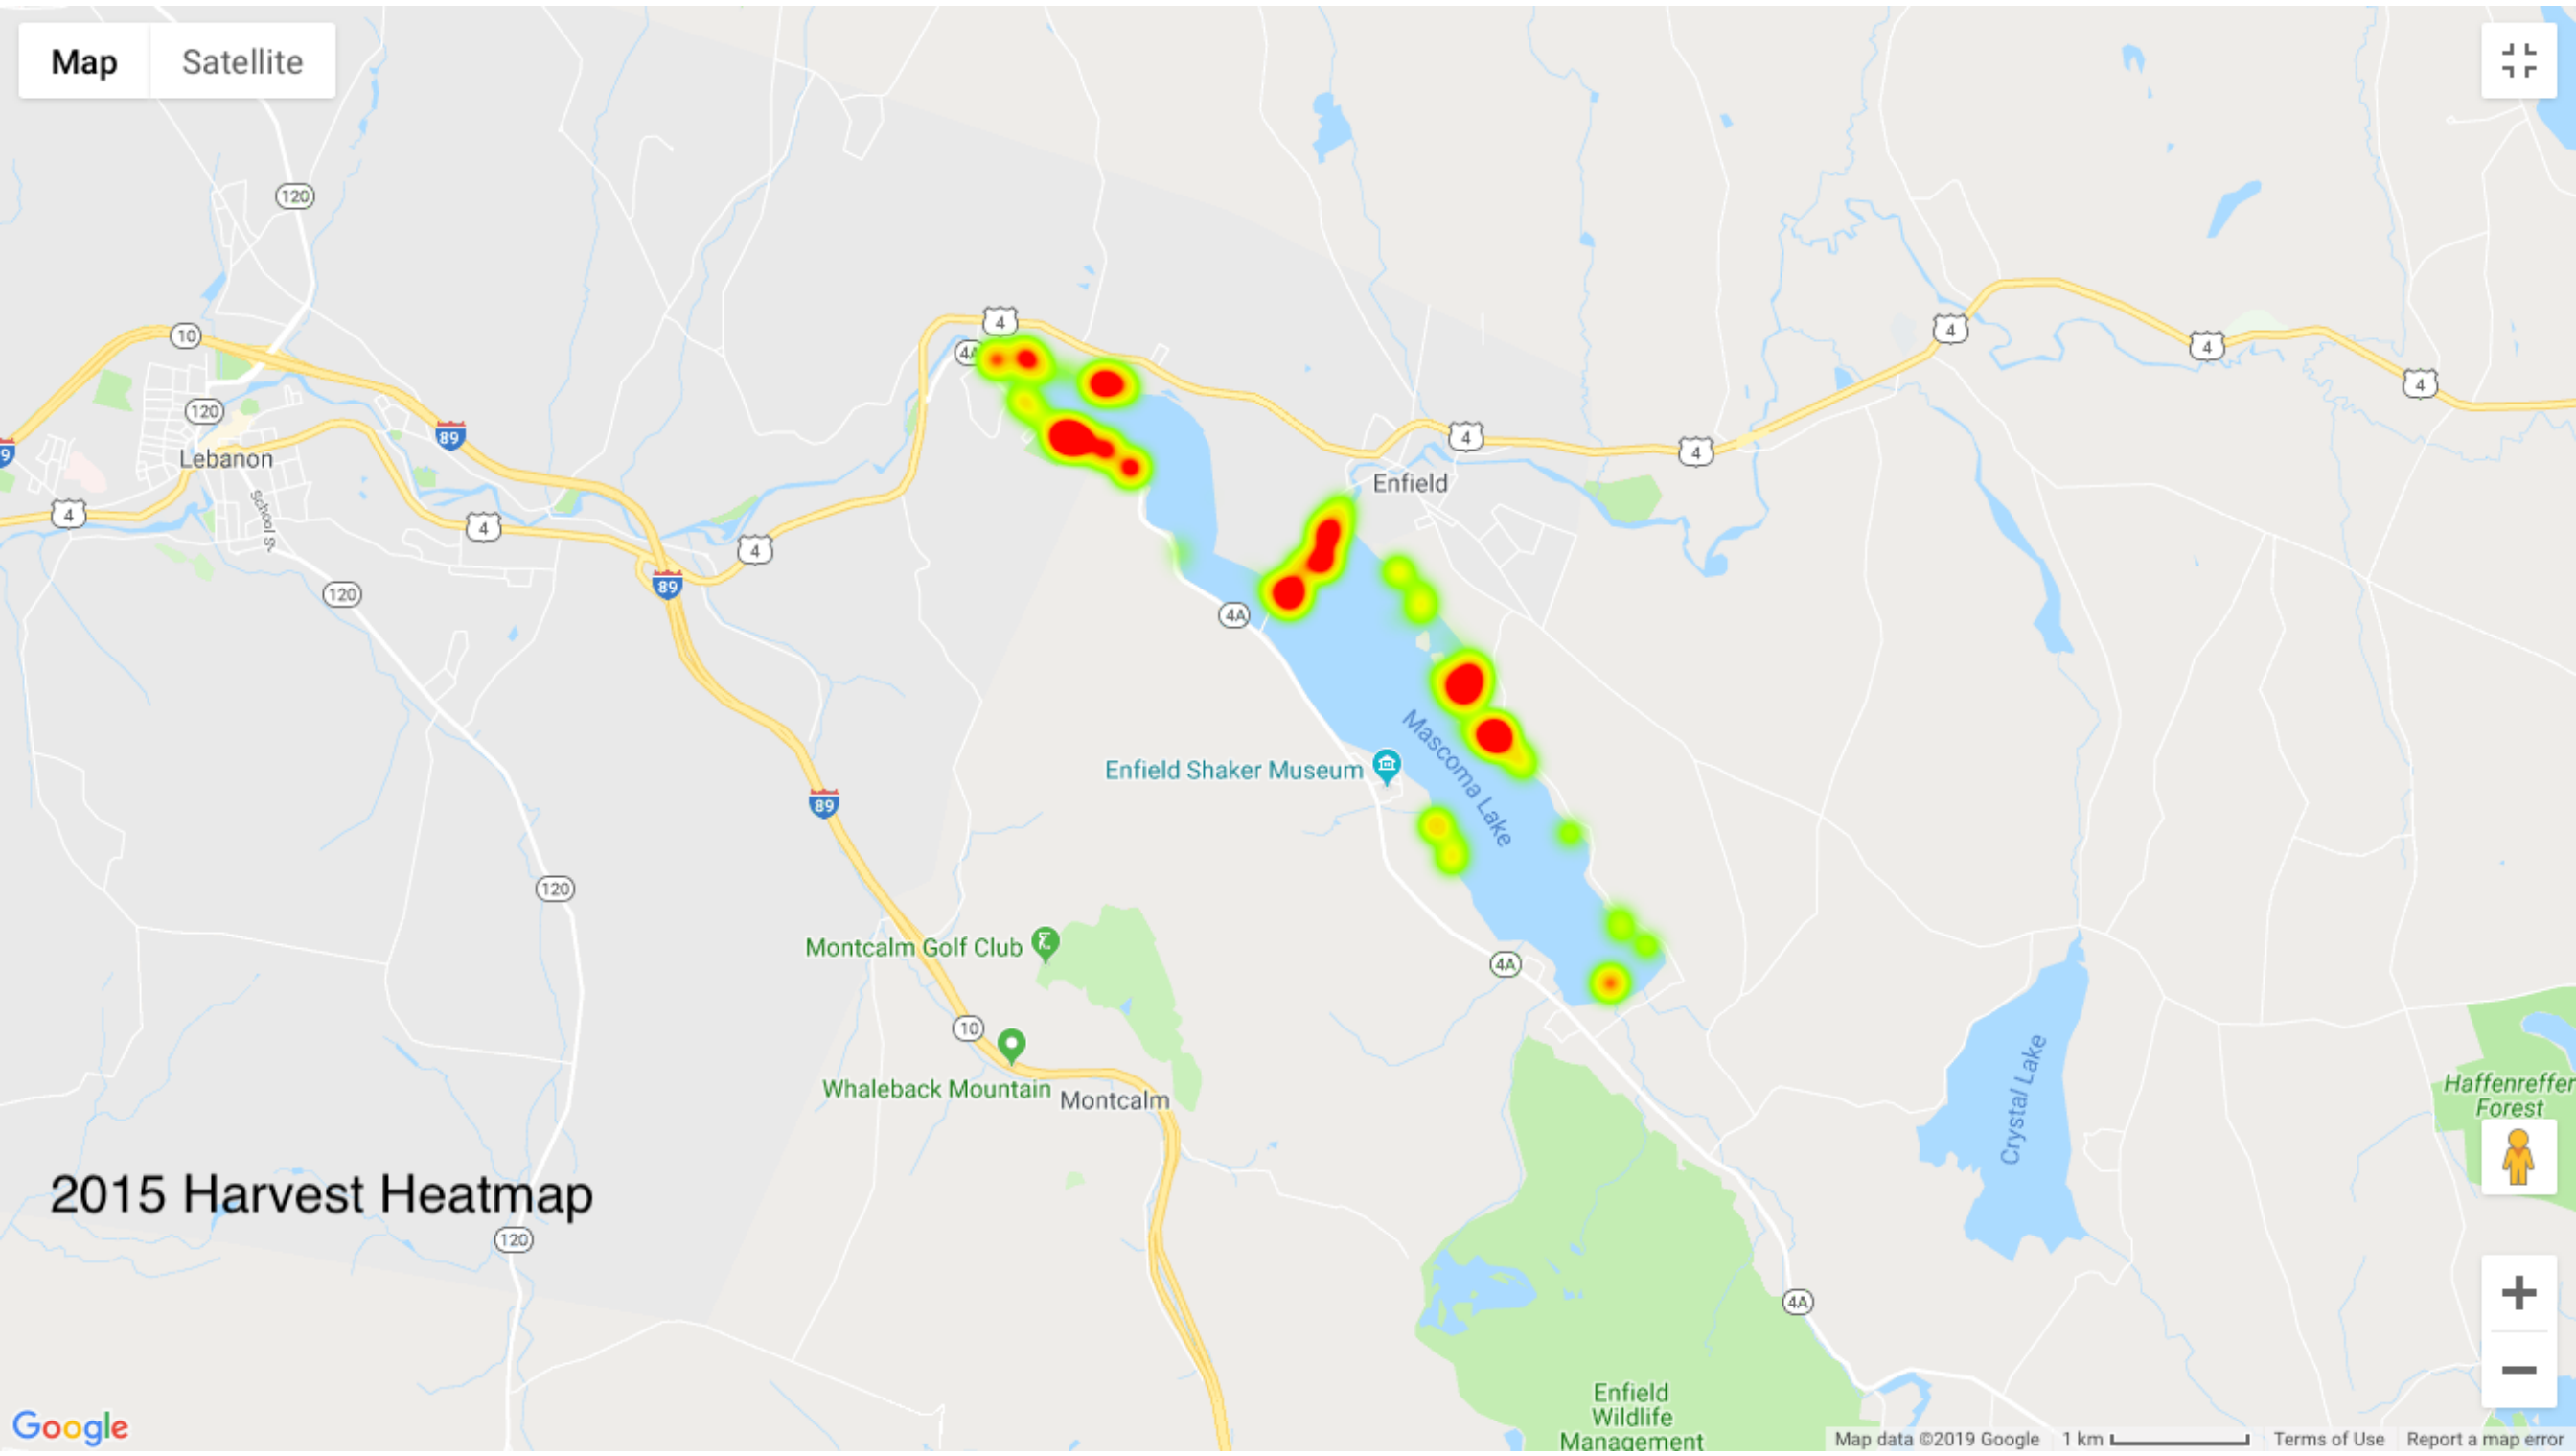

Map Satellite

2015 Harvest Heatmap