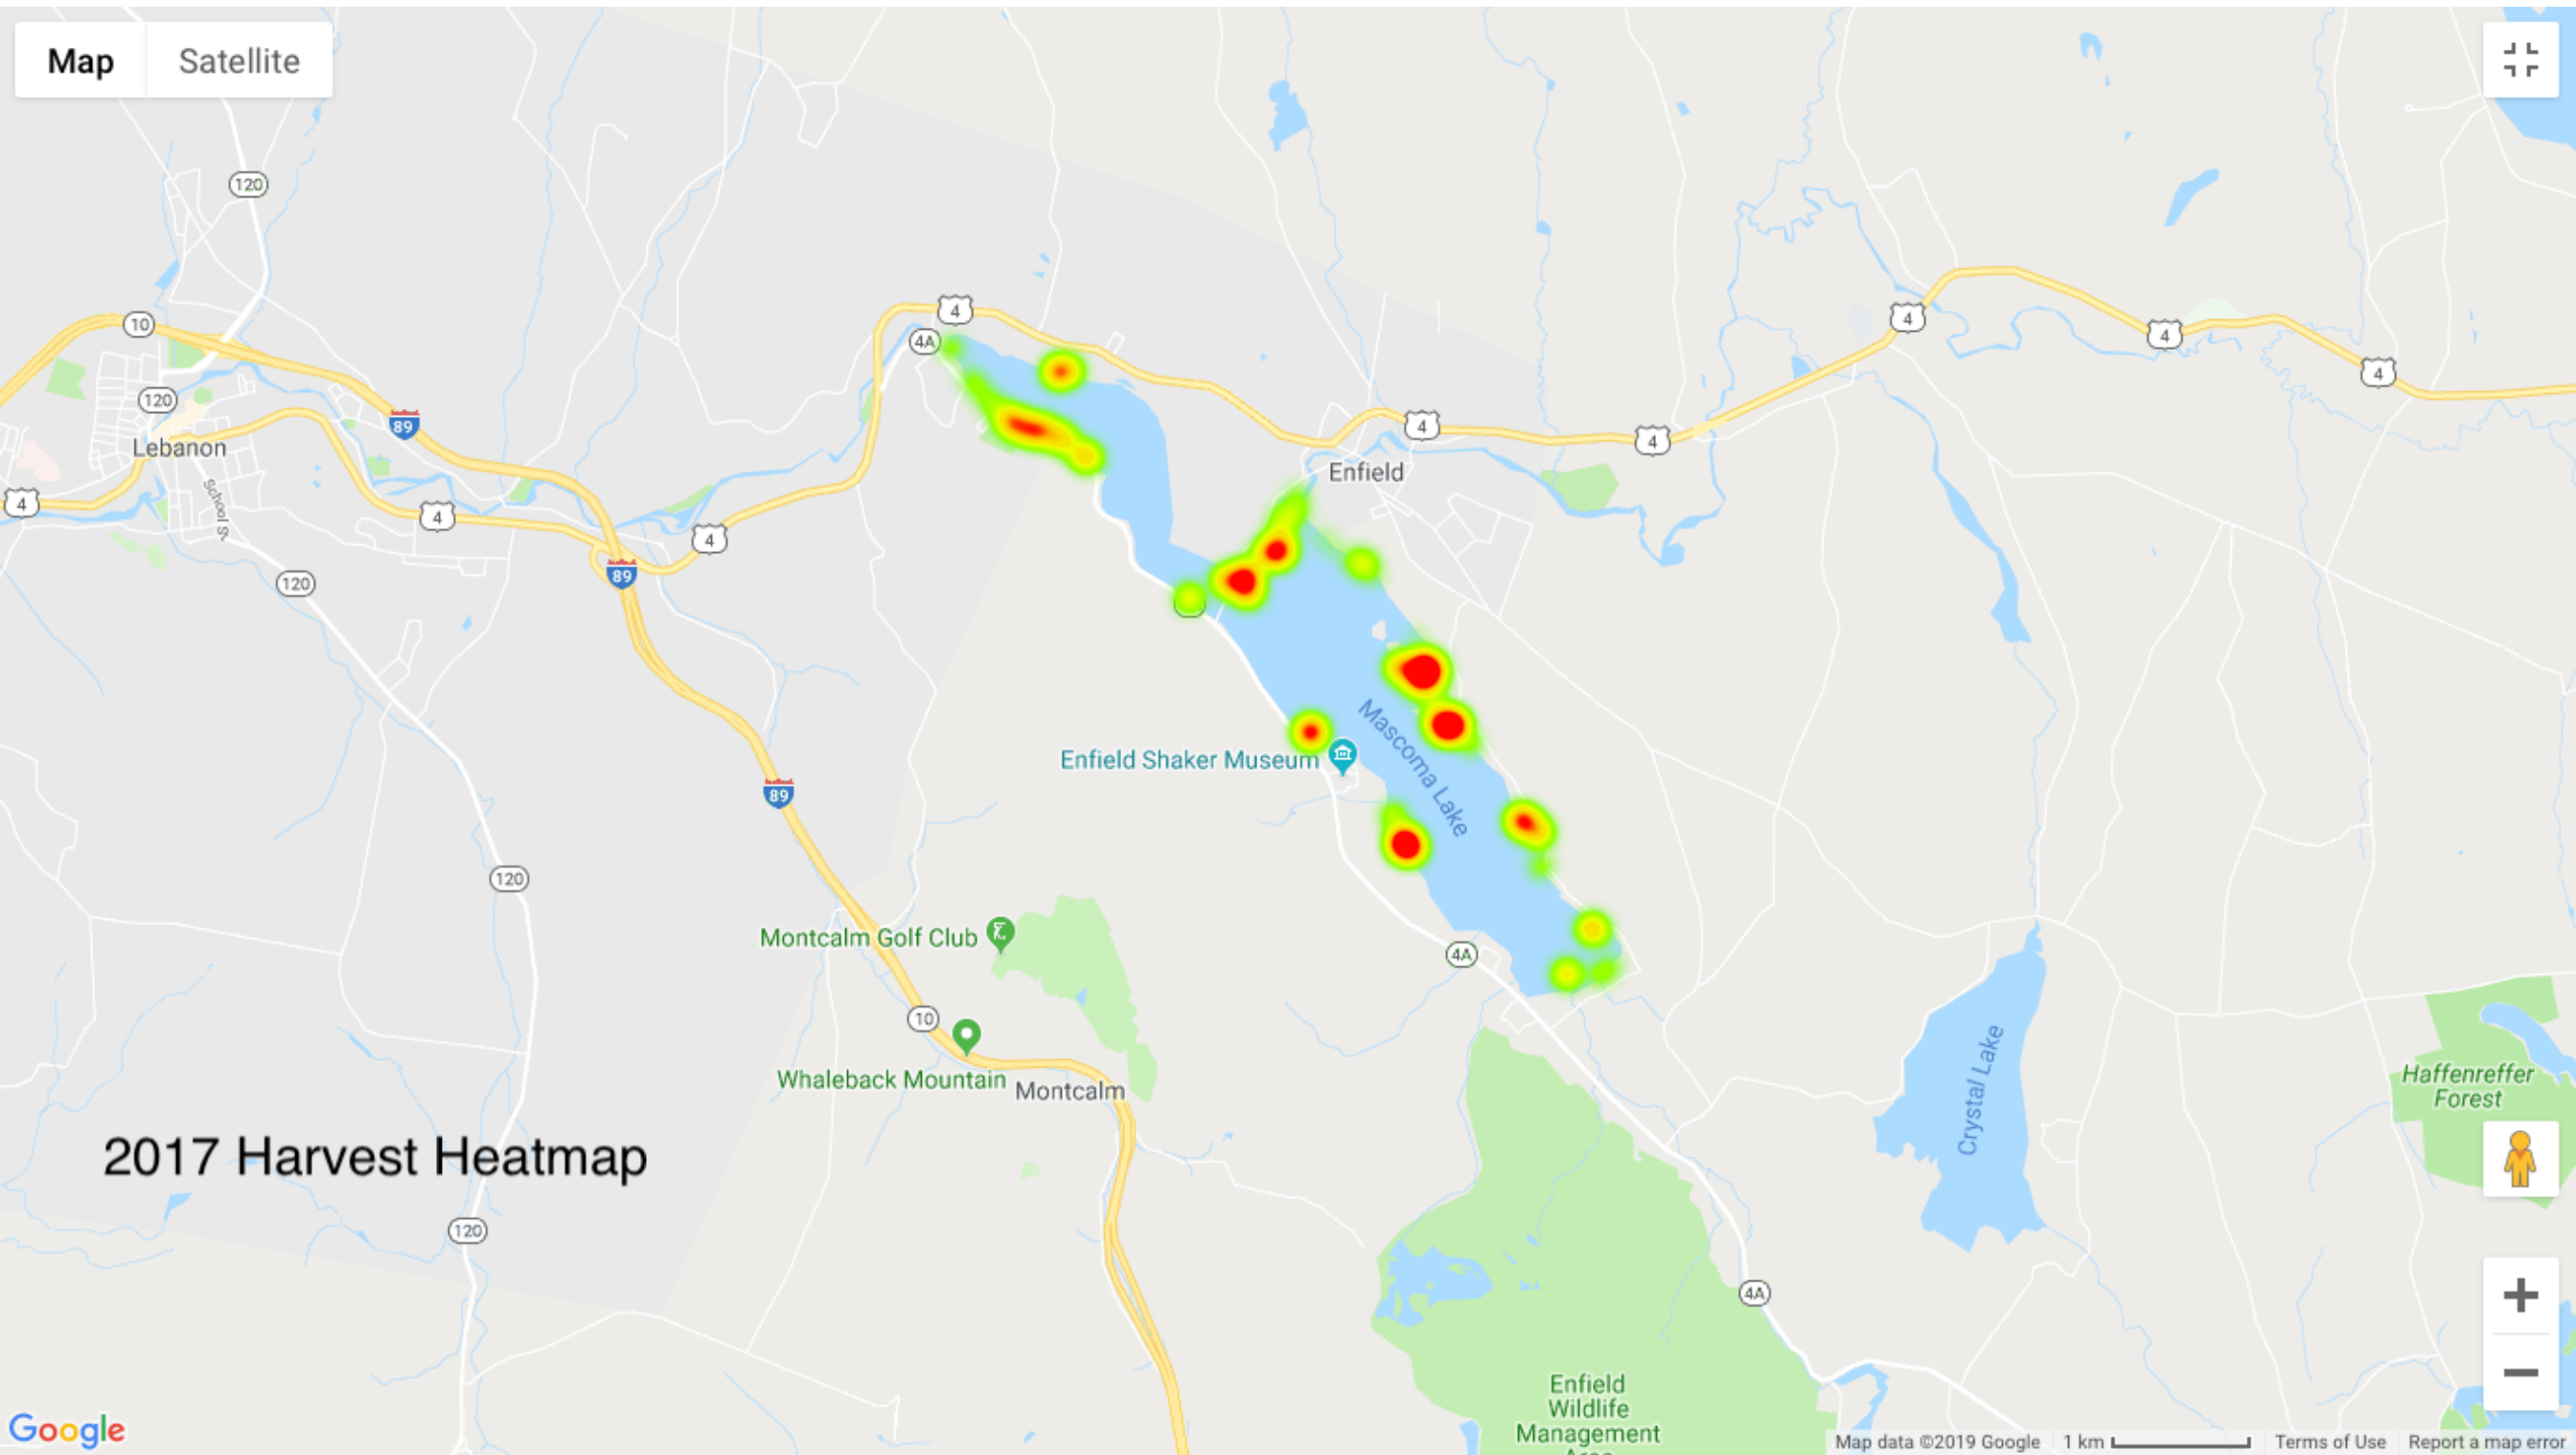

Map Satellite

2017 Harvest Heatmap